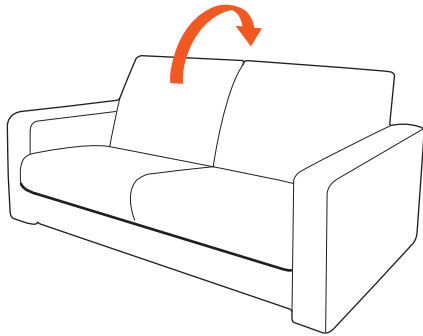

3 ASSEMBLY - CONED LEGS