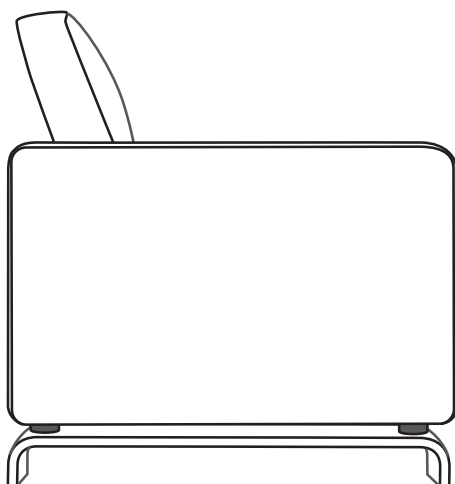

ASSEMBLY - WOODEN HOOP (laminated)