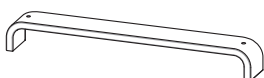

Stressless

Stressless® sofa

Assembly

instructions

ASSEMBLY - ALTERNATIVE LEGS

- 1** ROUND LEGS p. 4
- 2** SQUARE LEGS p. 5
- 3** CONED LEGS p. 6-7
- 4** SQUARE LEGS p. 8-10
-

- 5** WOOD HOOP p. 11-12
- 6** STEEL HOOP p. 13
-

- 7** MEDIUM CORNER p. 14-15
- 8** SECTOR TO SOFA p. 16-17
-

DISASSEMBLY

- 9** ARMREST p. 18-19

1 ASSEMBLY - STEEL/WOODEN LEGS, ROUND

Sofa

Medium corner

Sector

Sector Arm 11