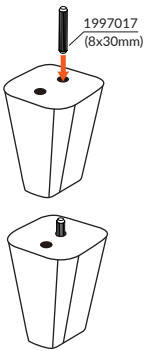

3 ASSEMBLY - CONED LEGS