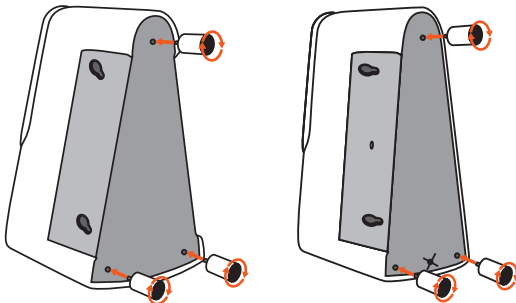

Stressless

Stressless® sofa

Assembly

instructions

ASSEMBLY - ALTERNATIVE LEGS

- 1** ROUND LEGS p. 4
- 2** SQUARE LEGS p. 5
- 3** CONED LEGS p. 6-7
- 4** SQUARE LEGS p. 8-10
-

- 5** WOOD HOOP p. 11-12
- 6** STEEL HOOP p. 13
-

- 7** MEDIUM CORNER p. 14-15
- 8** SECTOR TO SOFA p. 16-17
-

DISASSEMBLY

- 9** ARMREST p. 18-19

1 ASSEMBLY - STEEL/WOODEN LEGS, ROUND

Sofa

Medium corner

Sector

Sector Arm 11