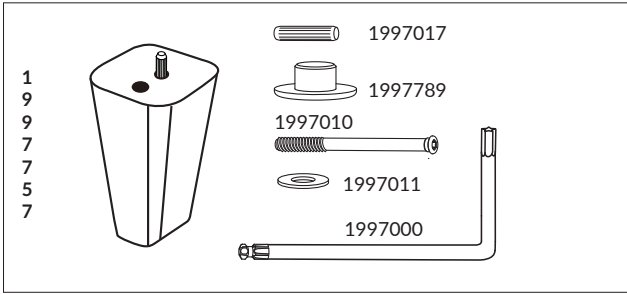

3 ASSEMBLY - CONED LEGS