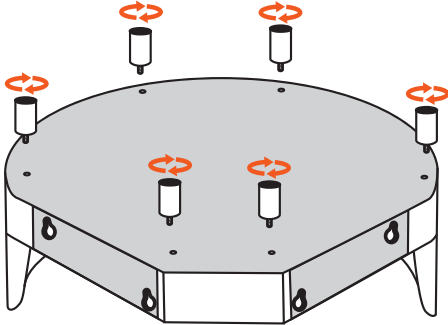

Stressless

Stressless® sofa

Assembly

instructions

ASSEMBLY - ALTERNATIVE LEGS

- 1** ROUND LEGS p. 4
- 2** SQUARE LEGS p. 5
- 3** CONED LEGS p. 6-7
- 4** SQUARE LEGS p. 8-10
-

- 5** WOOD HOOP p. 11-12
- 6** STEEL HOOP p. 13
-

- 7** MEDIUM CORNER p. 14-15
- 8** SECTOR TO SOFA p. 16-17
-

DISASSEMBLY

- 9** ARMREST p. 18-19

1 ASSEMBLY - STEEL/WOODEN LEGS, ROUND

Sofa

Medium corner

Sector

Sector Arm 11

2 ASSEMBLY - WOODEN LEGS, SQUARE

Sofa

3 ASSEMBLY - CONED LEGS

ASSEMBLY - CONED LEGS CORNER

4 ASSEMBLY - WOODEN LEGS, SQUARE CORNER

Assemble Medium Corner

ASSEMBLY - WOODEN LEGS, SQUARE SECTOR

Assemble Sector