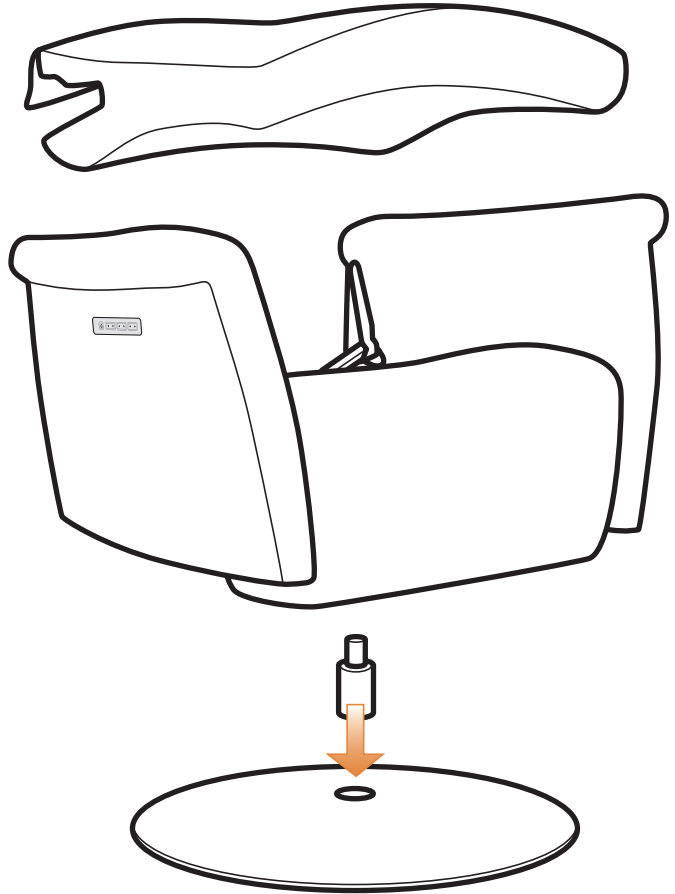

# Assembly

The guide for assembly and use must be carefully read before using the chair.  
Keep the guide for future reference!

Acclimates indoors for 24 hours before use!