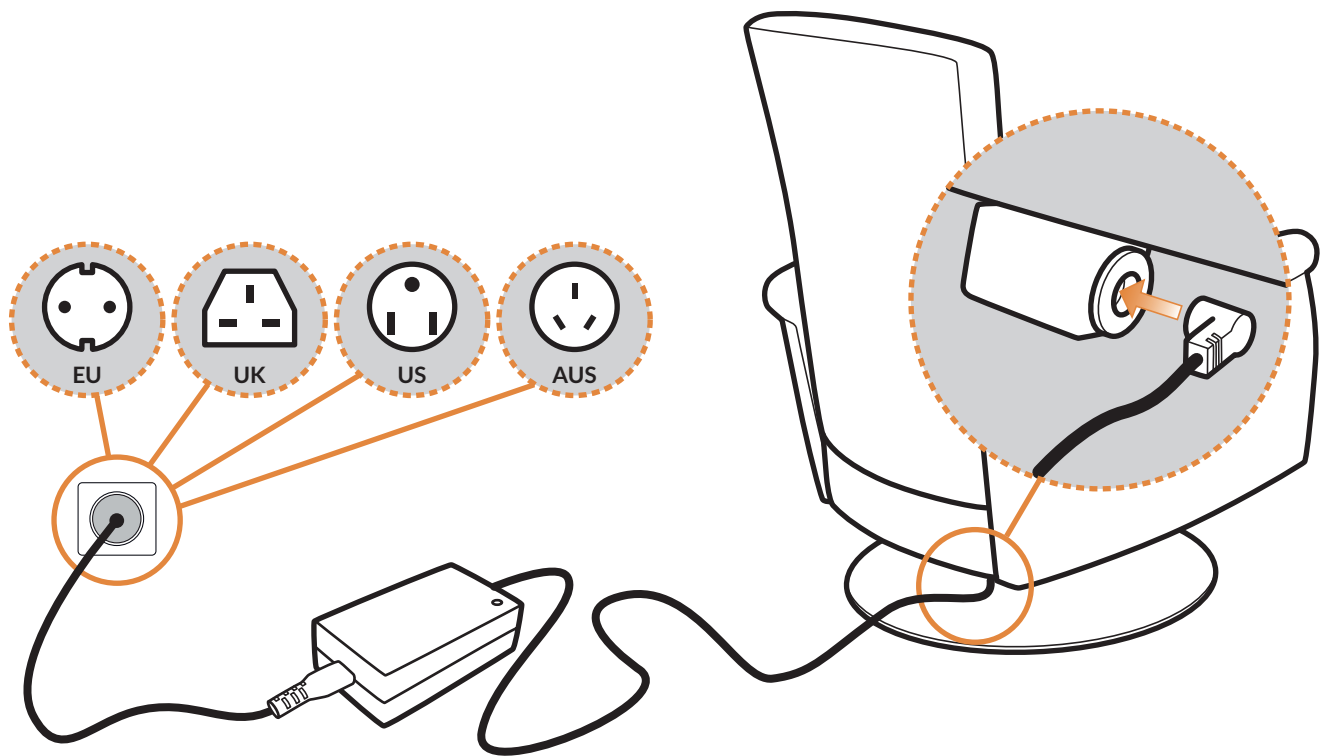

# Assembly

The guide for assembly and use must be carefully read before using the chair.  
Keep the guide for future reference!

Acclimates indoors for 24 hours before use!