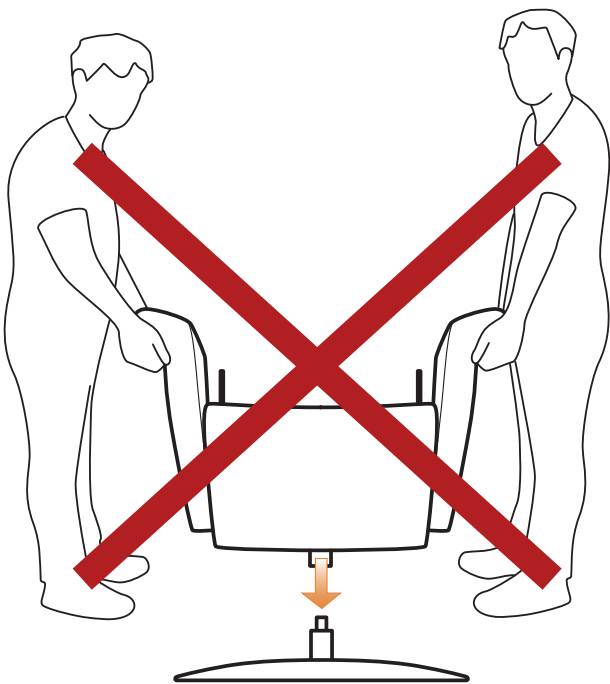

# Assembly

The guide for assembly and use must be carefully read before using the chair.  
Keep the guide for future reference!

Acclimates indoors for 24 hours before use!