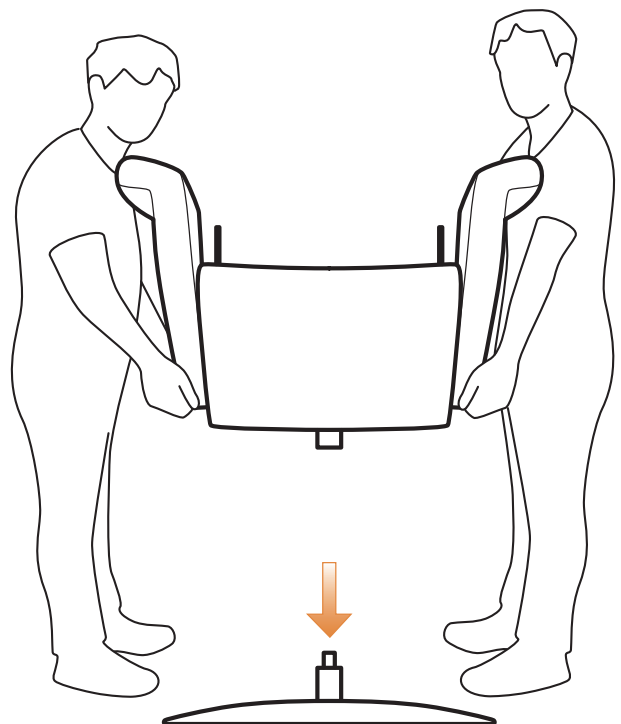

# Assembly

The guide for assembly and use must be carefully read before using the chair.  
Keep the guide for future reference!

Acclimates indoors for 24 hours before use!