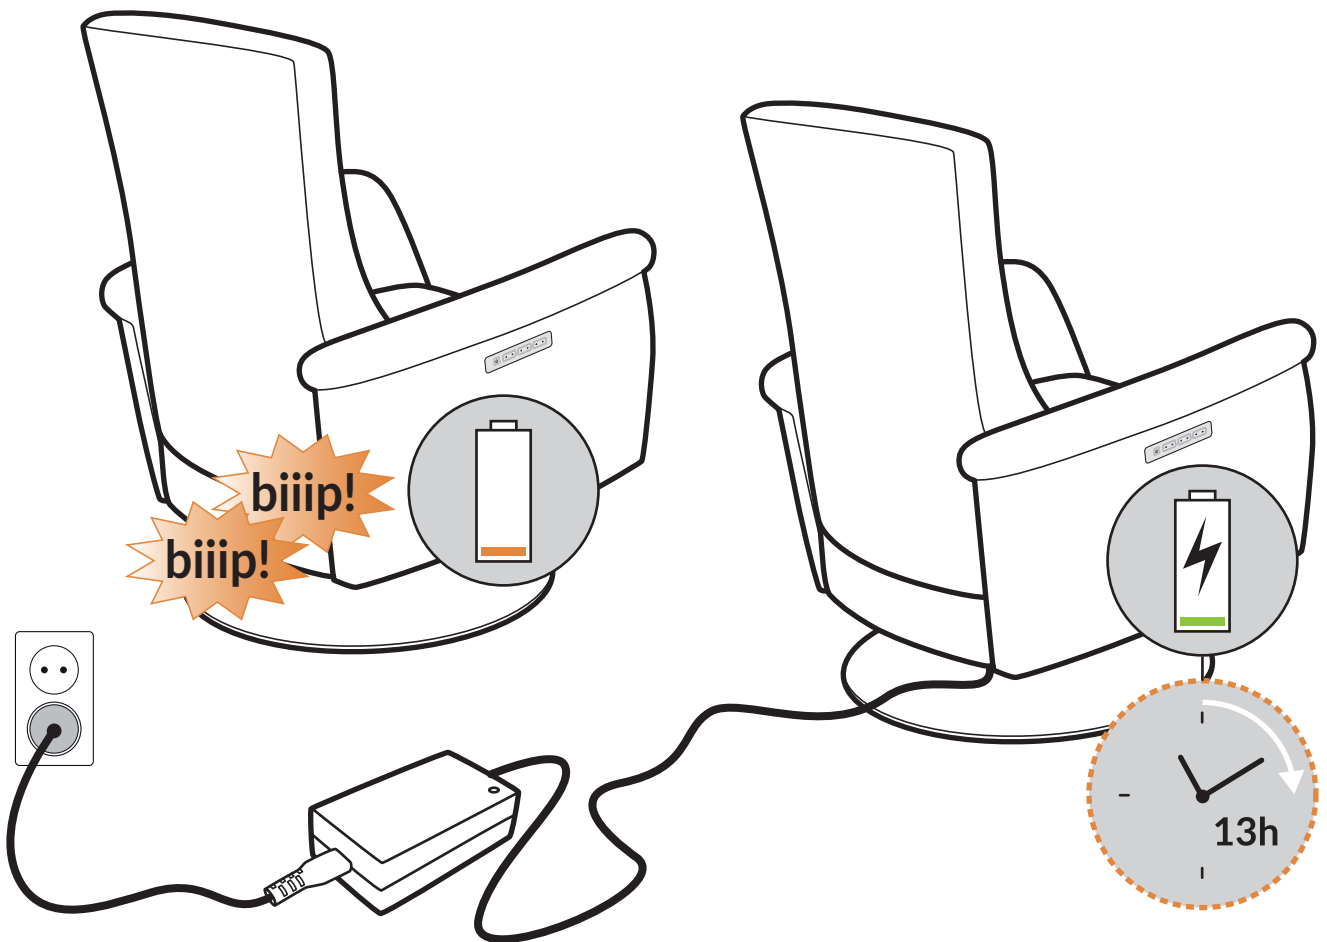

Battery charging